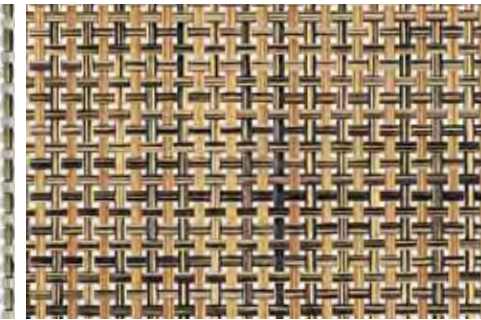

Basketweave™

Custom Sizes Available

ALUMINUM

001

BARK

002

BLACK

004